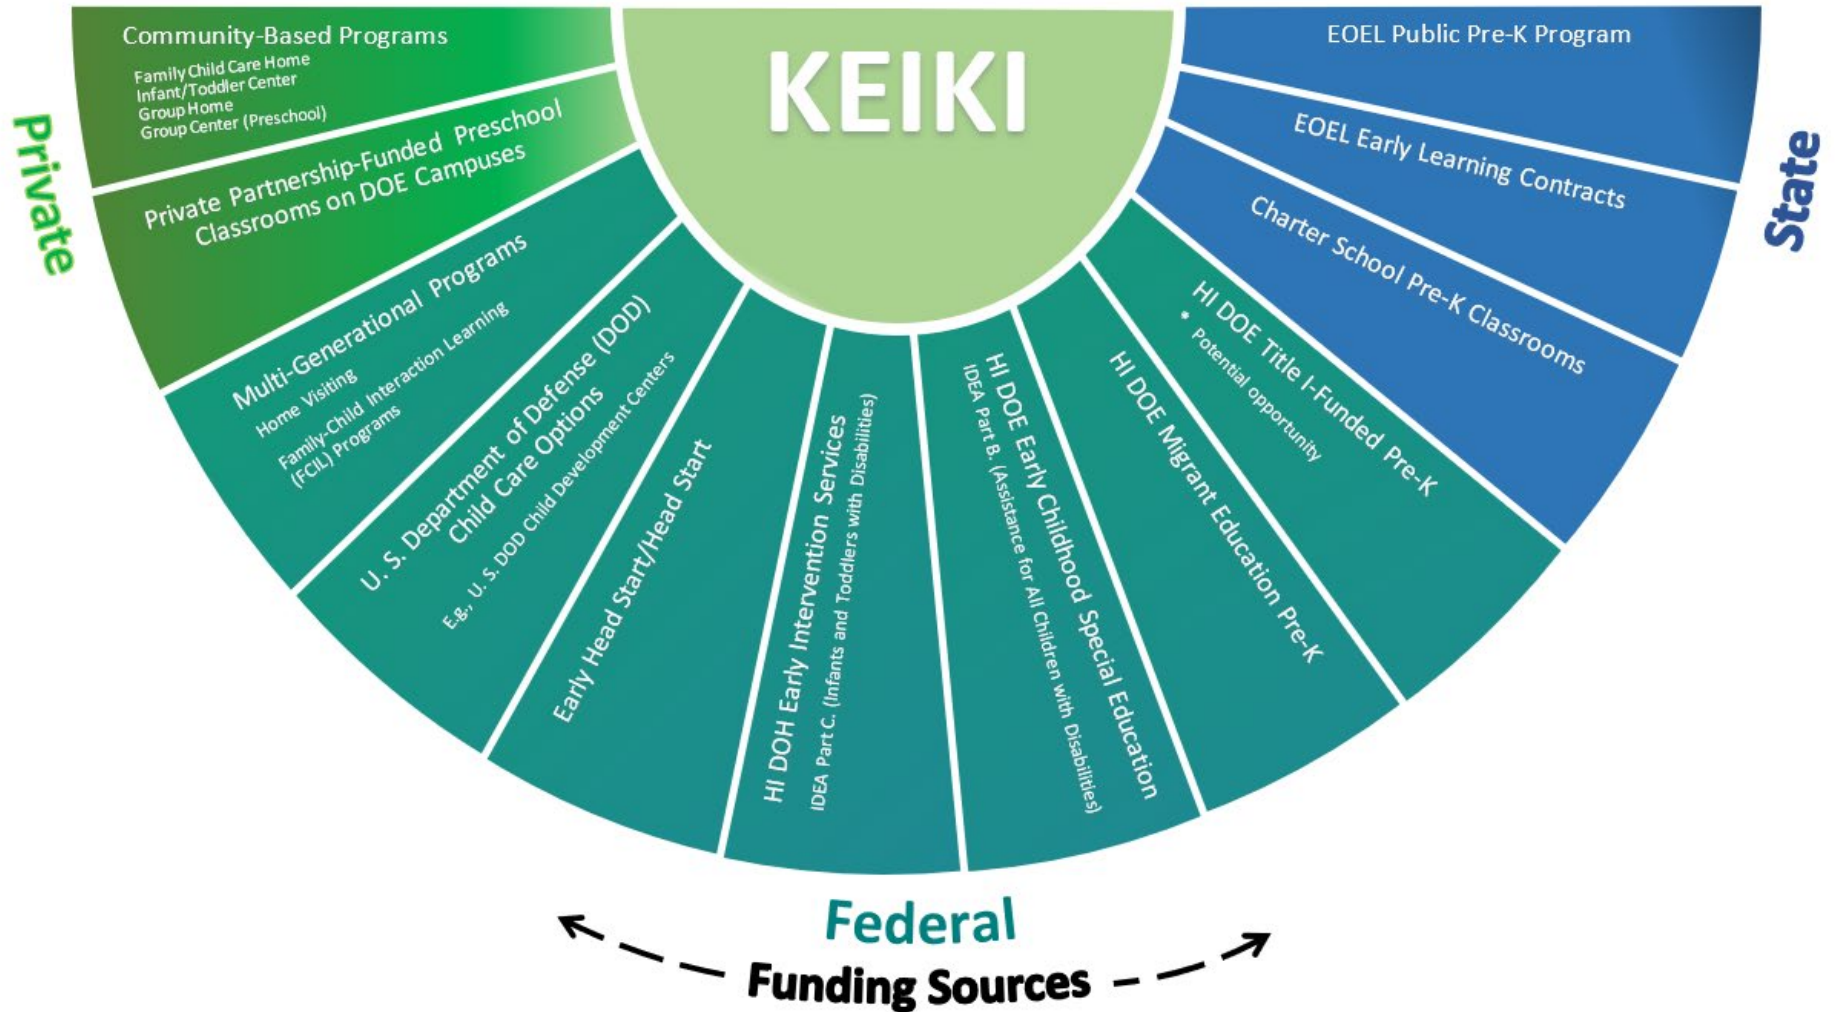

Early Learning Opportunities in Hawai'i

Executive Office on Early Learning
 earlylearning.hawaii.gov
 (808) 784-5350